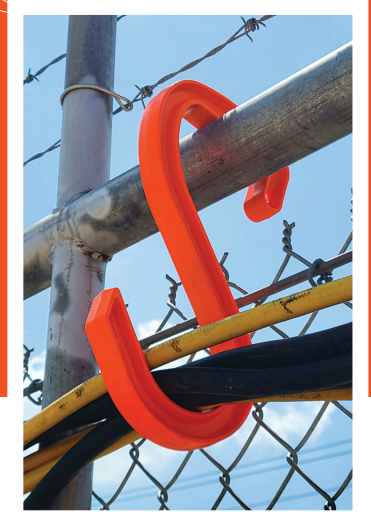

HIGH 5 HOOKS

Hang Different.

RELIABLE
ADAPTABLE
DURABLE

High 5™ Hooks strengthen your current cable management and housekeeping activities. They're an easy way to elevate tripping hazards from walking-working surfaces.

Hang Different.

SINGLE

DOUBLE

TRIPLE

GRANDE

• # of 3/4" Hoses Held: 17

26

36

39

• # of Zip Tie Locations: 2

3

4

2

• Holds Up To: 250lb

250lb

250lb